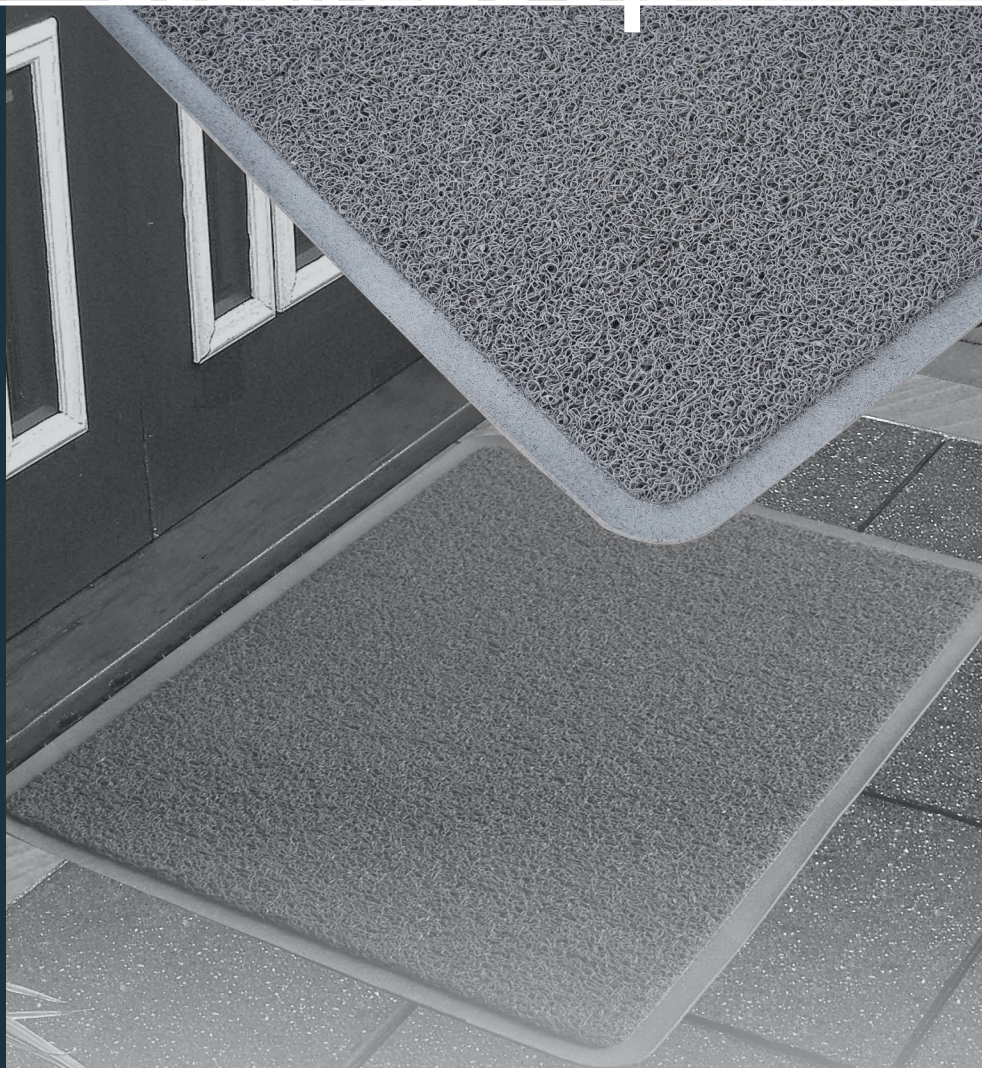

Clean Loop Mat

PRODUCT PERFORMANCE

APPEARANCE	✓✓✓✓
SOIL REMOVAL	✓✓✓✓✓
WEAR	✓✓✓✓

CODE	SIZE
CE23	600 x 900mm
CE35	900 x 1500mm
CE46	1200 x 1800mm
CEB1200	1200mm Wide Runner

12mm thick

Clean Loop matting is a heavy duty outdoor scraper mat used in medium traffic areas.

FEATURES

- All weather construction.
- Heavy duty coils give a powerful scrub to the base of footwear.
- Open weave design collects dirt and debris from footwear and hides it from sight.
- Easy to clean.